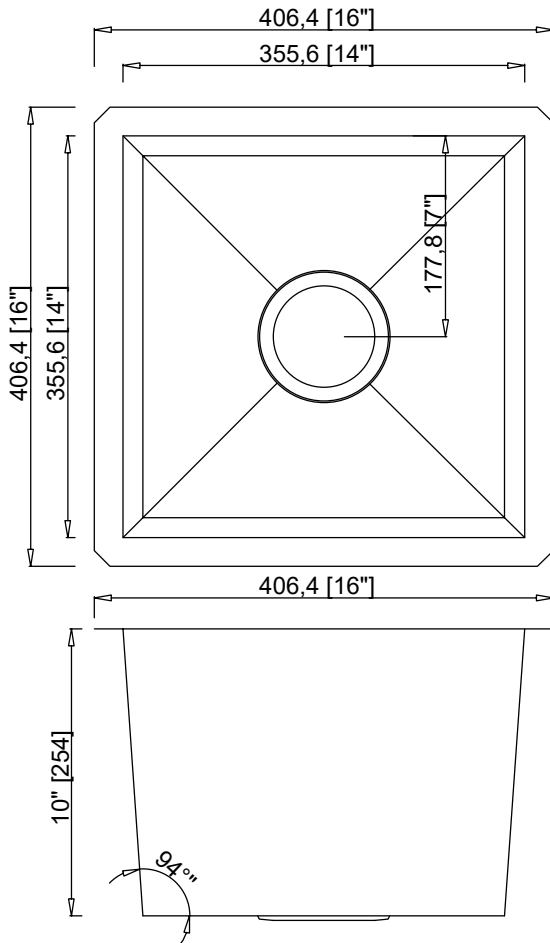

GSZ-1616

STAINLESS STEEL BAR SINK

Style:

- Zero Radius
- Undermount
- Bar Sink
- Single Bowl

Size:

- Overall: 16"x16"x10"
- Bowl Size: 14"x14"x10"

Features:

- 18 Gauge Thickness
- 304 Stainless Steel Sink
- 18/10 Chrome/Nickel Content
- Extra Large Sound Cancellation Pads
- Thermal Undercoating