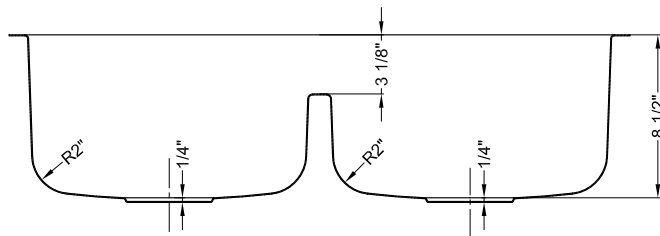

DSR-5050LD

UPC: 813649021257

Style:

- Standard Radius
- Undermount
- Kitchen Sink
- 50/50 Straight-Cut Double Bowl
- Low Divide

Size:

- Overall: 32.25"x18.875"x8.5"
- Bowl Size: (L)14.5"x16.875"x5.375" | (R)14.5"x16.875"x5.375"

Features:

- 16 Gauge Thickness
- 304 Stainless Steel Sink
- 18/10 Chrome/Nickel Content
- Extra Large Sound Cancellation Pads
- Thermal Undercoating

Certifications:

- cUPC

Warranty:

- Lifetime Limited Warranty