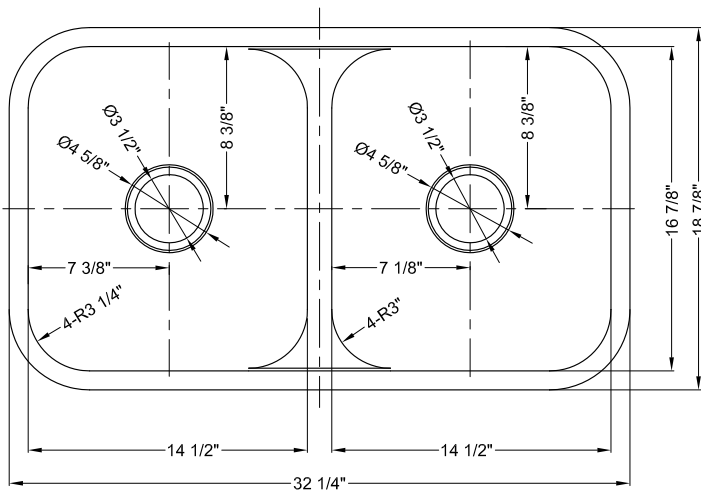

DSR-5050LD

UPC: 813649021257

Style:

- Standard Radius
- Undermount
- Kitchen Sink
- 50/50 Straight-Cut Double Bowl
- Low Divide

Size:

- Overall: 32.25"x18.875"x8.5"
- Bowl Size: (L)14.5"x16.875"x5.375" | (R)14.5"x16.875"x5.375"

Features:

- 16 Gauge Thickness
- 304 Stainless Steel Sink
- 18/10 Chrome/Nickel Content
- Extra Large Sound Cancellation Pads
- Thermal Undercoating

Certifications:

- cUPC

Warranty:

- Lifetime Limited Warranty