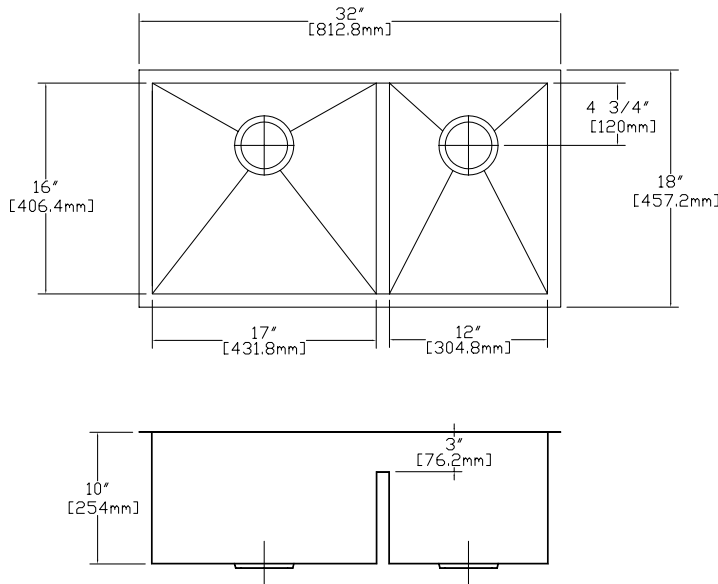

DSZ-6040LD

UPC: 813649021769

Style:

- Zero Radius
- Undermount
- Kitchen Sink
- 50/50 Straight-Cut Double Bowl
- Low Divide

Size:

- Overall: 32"x18"x10"
- Bowl Size: (L)17"x16"x10" | (R)12"x16"x10"

Features:

- 16 Gauge Thickness
- 304 Stainless Steel Sink
- 18/10 Chrome/Nickel Content
- Extra Large Sound Cancellation Pads
- Thermal Undercoating

Certifications:

- cUPC

Warranty:

- Lifetime Limited Warranty

Available Color/Finish