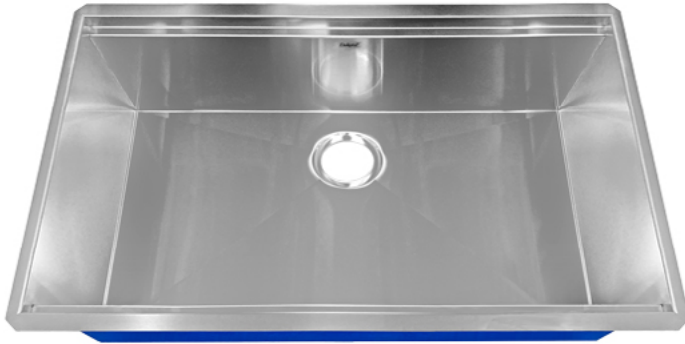

DSL-3320

KITCHEN SINK WITH ACCESSORY LEDGE

Style:

- Zero Radius
- Undermount
- Kitchen Sink
- Single Bowl

Size:

- Overall: 33" x 20" x 10"
- Bowl Size: 31.75" x 16.75" x 10"

Features:

- 16 Gauge Thickness
- 304 Stainless Steel Sink
- 18/10 Chrome/Nickel Content
- Extra Large Sound Cancellation Pads
- Thermal Undercoating

Certifications:

- cUPC

Warranty:

- Lifetime Limited Warranty

Available Color/Finish

Included Accessories:

- Bottom Grid(s): DSL-BG3320
- Basket Strainer: DSA-PBSSS
- Colander
- Cutting Board