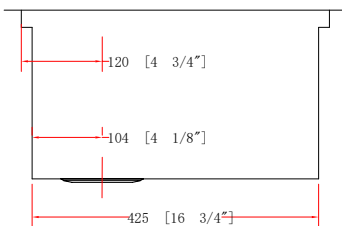

DSL-3320

KITCHEN SINK WITH ACCESSORY LEDGE

Style:

- Zero Radius
- Undermount
- Kitchen Sink
- Single Bowl

Size:

- Overall: 33" x 20" x 10"
- Bowl Size: 31.75" x 16.75" x 10"

Features:

- 16 Gauge Thickness
- 304 Stainless Steel Sink
- 18/10 Chrome/Nickel Content
- Extra Large Sound Cancellation Pads
- Thermal Undercoating