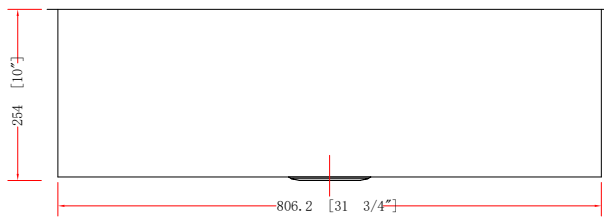

DSL-3320

KITCHEN SINK WITH ACCESSORY LEDGE

Style:

- Zero Radius
- Undermount
- Kitchen Sink
- Single Bowl

Size:

- Overall: 33" x 20" x 10"
- Bowl Size: 31.75" x 16.75" x 10"

Features:

- 16 Gauge Thickness
- 304 Stainless Steel Sink
- 18/10 Chrome/Nickel Content
- Extra Large Sound Cancellation Pads
- Thermal Undercoating