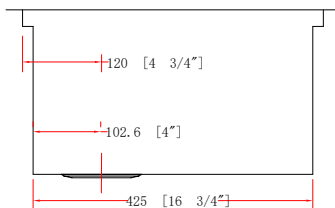

DSL-3620

KITCHEN SINK WITH ACCESSORY LEDGE

Style:

- Zero Radius
- Undermount
- Kitchen Sink
- Single Bowl

Size:

- Overall: 36" x 20" x 10"
- Bowl Size: 34.75" x 16.75" x 10"

Features:

- 16 Gauge Thickness
- 304 Stainless Steel Sink
- 18/10 Chrome/Nickel Content
- Extra Large Sound Cancellation Pads
- Thermal Undercoating