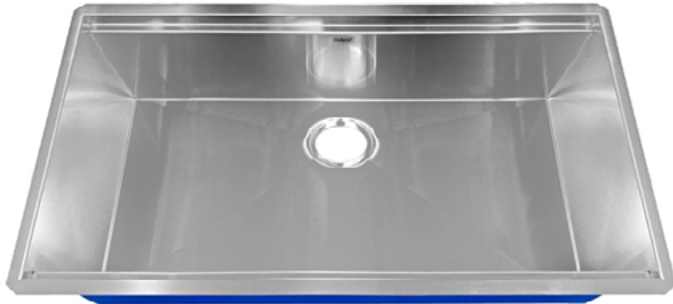

DSL-3620

KITCHEN SINK WITH ACCESSORY LEDGE

Style:

- Zero Radius
- Undermount
- Kitchen Sink
- Single Bowl

Size:

- Overall: 36" x 20" x 10"
- Bowl Size: 34.75" x 16.75" x 10"

Features:

- 16 Gauge Thickness
- 304 Stainless Steel Sink
- 18/10 Chrome/Nickel Content
- Extra Large Sound Cancellation Pads
- Thermal Undercoating