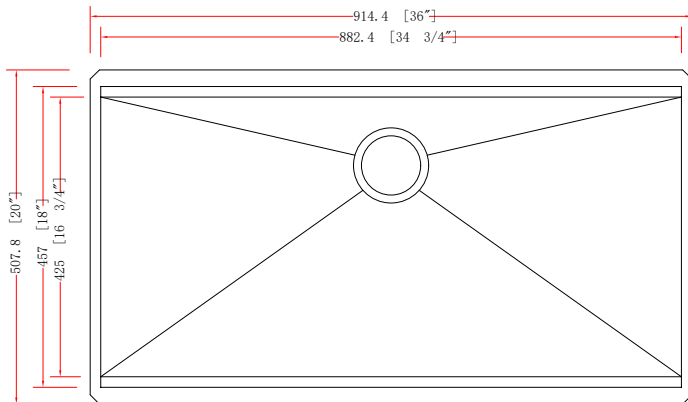

DSL-3620

KITCHEN SINK WITH ACCESSORY LEDGE

Style:

- Zero Radius
- Undermount
- Kitchen Sink
- Single Bowl

Size:

- Overall: 36" x 20" x 10"
- Bowl Size: 34.75" x 16.75" x 10"

Features:

- 16 Gauge Thickness
- 304 Stainless Steel Sink
- 18/10 Chrome/Nickel Content
- Extra Large Sound Cancellation Pads
- Thermal Undercoating