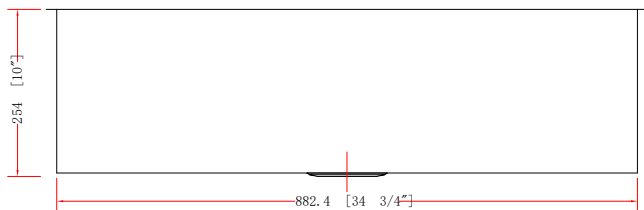

DSL-3620

KITCHEN SINK WITH ACCESSORY LEDGE

Style:

- Zero Radius
- Undermount
- Kitchen Sink
- Single Bowl

Size:

- Overall: 36" x 20" x 10"
- Bowl Size: 34.75" x 16.75" x 10"

Features:

- 16 Gauge Thickness
- 304 Stainless Steel Sink
- 18/10 Chrome/Nickel Content
- Extra Large Sound Cancellation Pads
- Thermal Undercoating