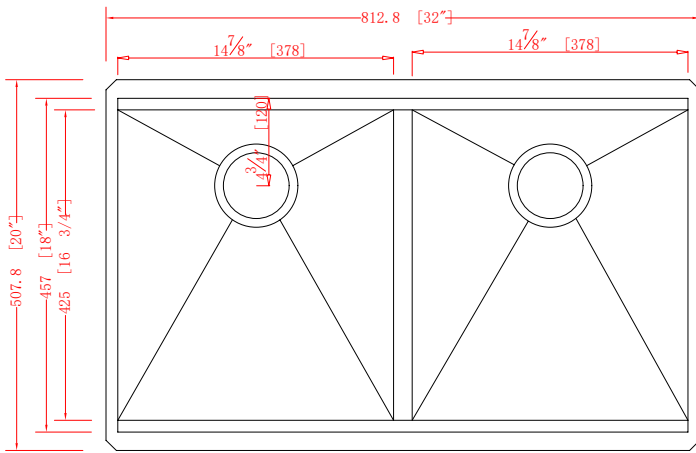

### Style:

- 50/50 Zero Radius
- Flat Ledge Undermount
- Kitchen Sink
- Single Bowl

### Size:

- Overall: 32" x 20" x 10"
- Bowl Size: 14.675" x 16.75" x 10"

### Features:

- 5 Inch Divide
- 16 Gauge Thickness
- 304 Stainless Steel Sink
- 18/10 Chrome/Nickel Content
- Extra Large Sound Cancellation Pads
- Thermal Undercoating