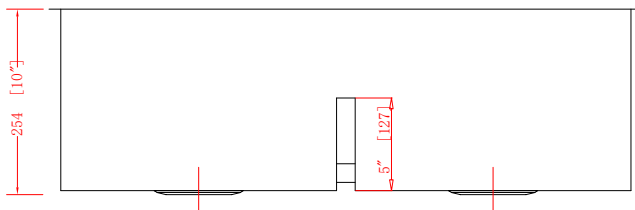

### Style:

- 50/50 Zero Radius
- Flat Ledge Undermount
- Kitchen Sink
- Single Bowl

### Size:

- Overall: 32" x 20" x 10"
- Bowl Size: 14.675" x 16.75" x 10"

### Features:

- 5 Inch Divide
- 16 Gauge Thickness
- 304 Stainless Steel Sink
- 18/10 Chrome/Nickel Content
- Extra Large Sound Cancellation Pads
- Thermal Undercoating