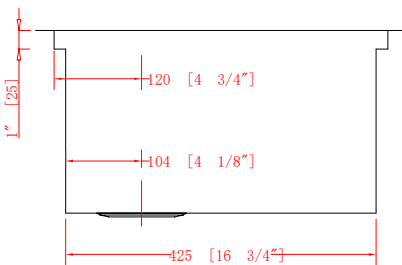

### Style:

- 50/50 Zero Radius
- Flat Ledge Undermount
- Kitchen Sink
- Single Bowl

### Size:

- Overall: 32" x 20" x 10"
- Bowl Size: 14.675" x 16.75" x 10"

### Features:

- 5 Inch Divide
- 16 Gauge Thickness
- 304 Stainless Steel Sink
- 18/10 Chrome/Nickel Content
- Extra Large Sound Cancellation Pads
- Thermal Undercoating