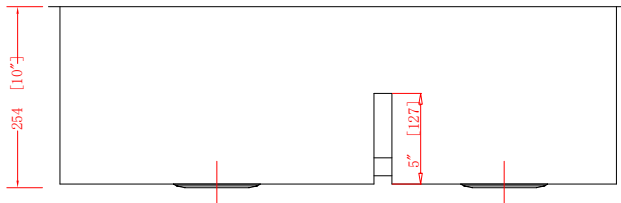

DSL-6040LD

KITCHEN SINK WITH ACCESSORY LEDGE

Style:

- 60/40 Zero Radius
- Flat Ledge Undermount
- Kitchen Sink
- Single Bowl

Size:

- Overall: 32" x 20" x 10"
- Left Bowl Size: 17.375" x 16.75" x 10"
- Right Bowl Size: 12.375" x 16.75" x 10"

Features:

- 5 Inch Divide
- 16 Gauge Thickness
- 304 Stainless Steel Sink
- 18/10 Chrome/Nickel Content
- Extra Large Sound Cancellation Pads
- Thermal Undercoating

Certifications:

- cUPC

Warranty:

- Lifetime Limited Warranty