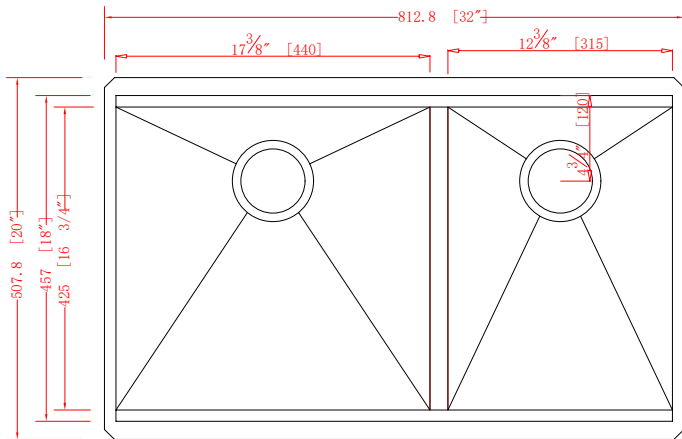

DSL-6040LD

KITCHEN SINK WITH ACCESSORY LEDGE

Style:

- 60/40 Zero Radius
- Flat Ledge Undermount
- Kitchen Sink
- Single Bowl

Size:

- Overall: 32" x 20" x 10"
- Left Bowl Size: 17.375" x 16.75" x 10"
- Right Bowl Size: 12.375" x 16.75" x 10"

Features:

- 5 Inch Divide
- 16 Gauge Thickness
- 304 Stainless Steel Sink
- 18/10 Chrome/Nickel Content
- Extra Large Sound Cancellation Pads
- Thermal Undercoating

Certifications:

- cUPC

Warranty:

- Lifetime Limited Warranty