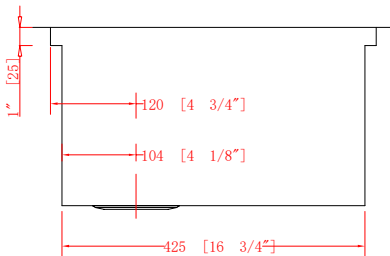

DSL-6040LD

KITCHEN SINK WITH ACCESSORY LEDGE

Style:

- 60/40 Zero Radius
- Flat Ledge Undermount
- Kitchen Sink
- Single Bowl

Size:

- Overall: 32" x 20" x 10"
- Left Bowl Size: 17.375" x 16.75" x 10"
- Right Bowl Size: 12.375" x 16.75" x 10"

Features:

- 5 Inch Divide
- 16 Gauge Thickness
- 304 Stainless Steel Sink
- 18/10 Chrome/Nickel Content
- Extra Large Sound Cancellation Pads
- Thermal Undercoating

Certifications:

- cUPC

Warranty:

- Lifetime Limited Warranty