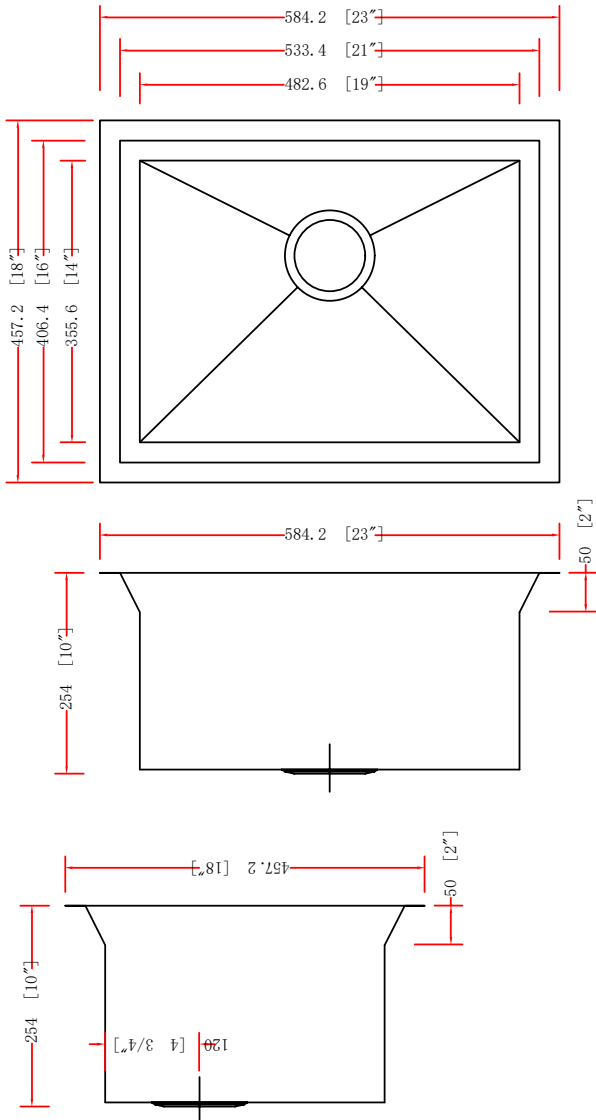

Warranty:

- Lifetime Limited Warranty

Available Color/Finish

Included Accessories:

- Bottom Grid(s): DSS-BG3020
- Basket Strainer: DSA-PBSSS