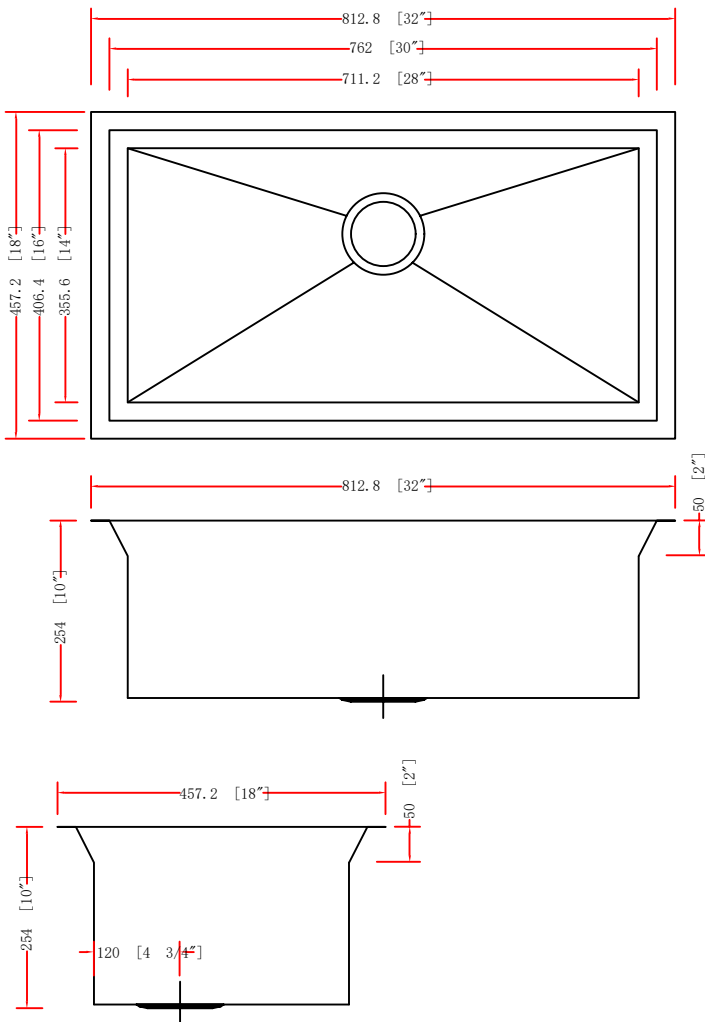

# DSS-3218

KITCHEN SINK WITH SLANTED LEDGE

### Style:

- Zero Radius with Slanted Ledges
- Undermount
- Kitchen Sink
- Single Bowl

### Size:

- Overall: 32" x 18" x 10"
- Bowl Size: 28" x 14" x 10"

### Features:

- 16 Gauge Thickness
- 304 Stainless Steel Sink
- 18/10 Chrome/Nickel Content
- Extra Large Sound Cancellation Pads
- Thermal Undercoating