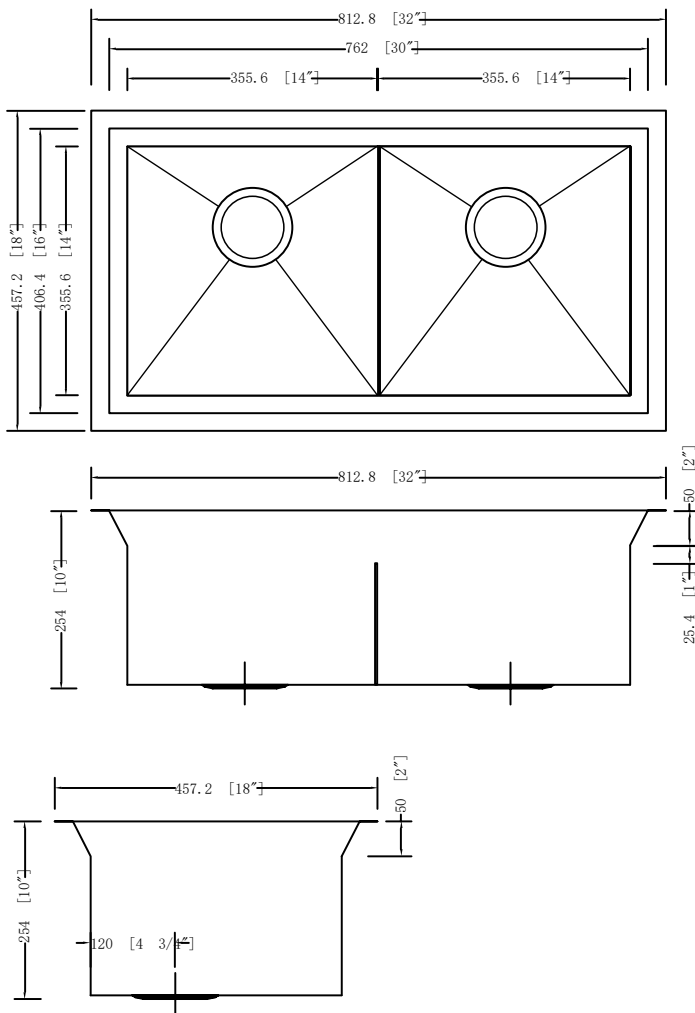

DSS-5050

KITCHEN SINK WITH SLANTED LEDGE

Style:

- 50/50 Zero Radius with Slanted Ledges
- Undermount
- Kitchen Sink
- Single Bowl

Size:

- Overall: 32" x 18" x 10"
- Bowl Size: (L/R) 14" x 14" x 10"

Features:

- 5 Inch Divide
- 16 Gauge Thickness
- 304 Stainless Steel Sink
- 18/10 Chrome/Nickel Content
- Extra Large Sound Cancellation Pads
- Thermal Undercoating

Certifications:

- cUPC

Warranty:

- Lifetime Limited Warranty