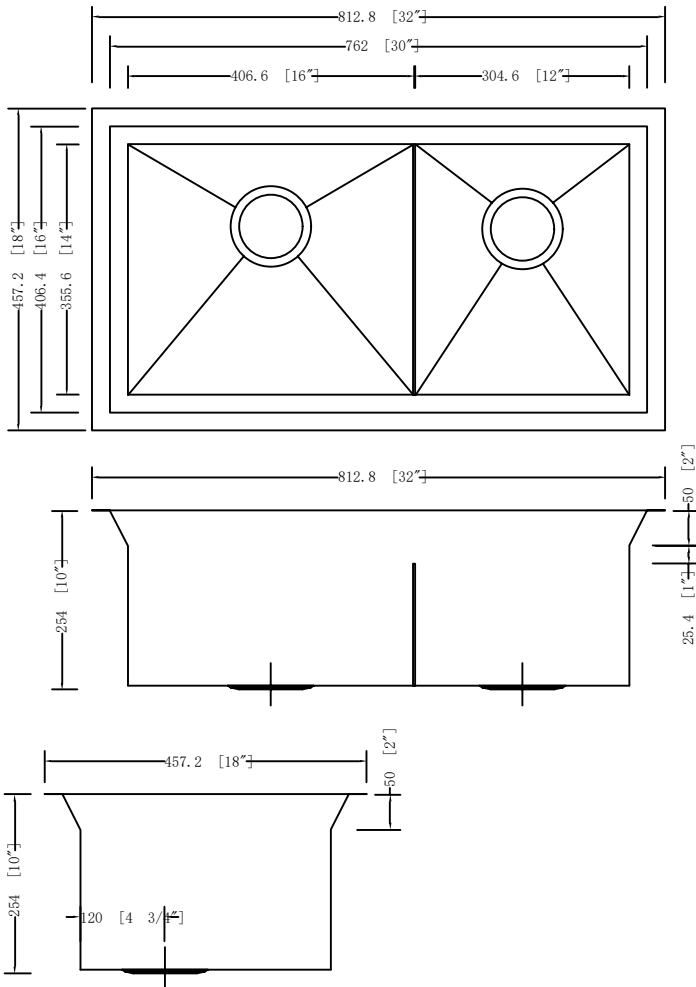

# DSS-6040

KITCHEN SINK WITH SLANTED LEDGE

### Style:

- 60/40 Zero Radius with Slanted Ledges
- Undermount
- Kitchen Sink
- Single Bowl

### Size:

- Overall: 32" x 18" x 10"
- Left Bowl Size: 16" x 14" x 10"
- Right Bowl Size: 12" x 14" x 10"

### Features:

- 5 Inch Divide
- 16 Gauge Thickness
- 304 Stainless Steel Sink
- 18/10 Chrome/Nickel Content
- Extra Large Sound Cancellation Pads
- Thermal Undercoating