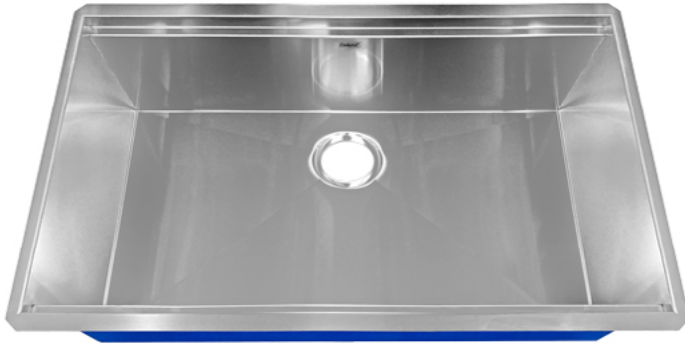

# DSL-3319

KITCHEN SINK WITH ACCESSORY LEDGE

### Style:

- Zero Radius
- Undermount
- Kitchen Sink
- Single Bowl

### Size:

- Overall: 33" x 19" x 10"
- Bowl Size: 31.75" x 15.75" x 10"

### Features:

- 16 Gauge Thickness
- 304 Stainless Steel Sink
- 18/10 Chrome/Nickel Content
- Extra Large Sound Cancellation Pads
- Thermal Undercoating