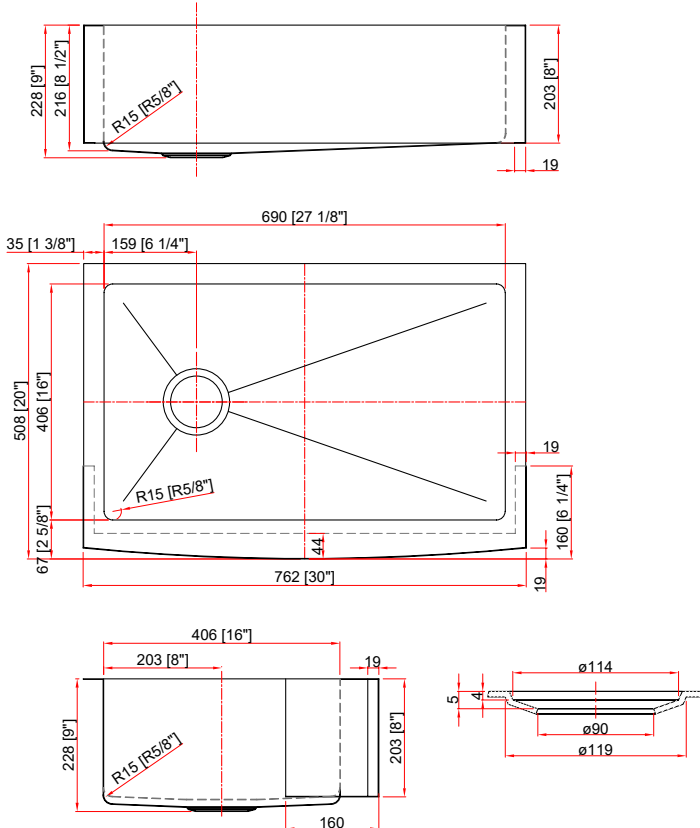

## 18G MICRO RADIUS SINK

### Style:

- Micro Radius
- Apron-Front
- Offset Drain (Left Side)
- Kitchen Sink
- Single Bowl

### Size:

- Overall: 30" x 20" x 9"
- Bowl Size: 27.125" x 16" x 9"

### Features:

- 8" Apron Front
- 304 Stainless Steel Sink
- 18 Gauge Thickness
- 18/8 Chromium/Nickel content for anti-rust
- Faucet and Drain Sold Separately