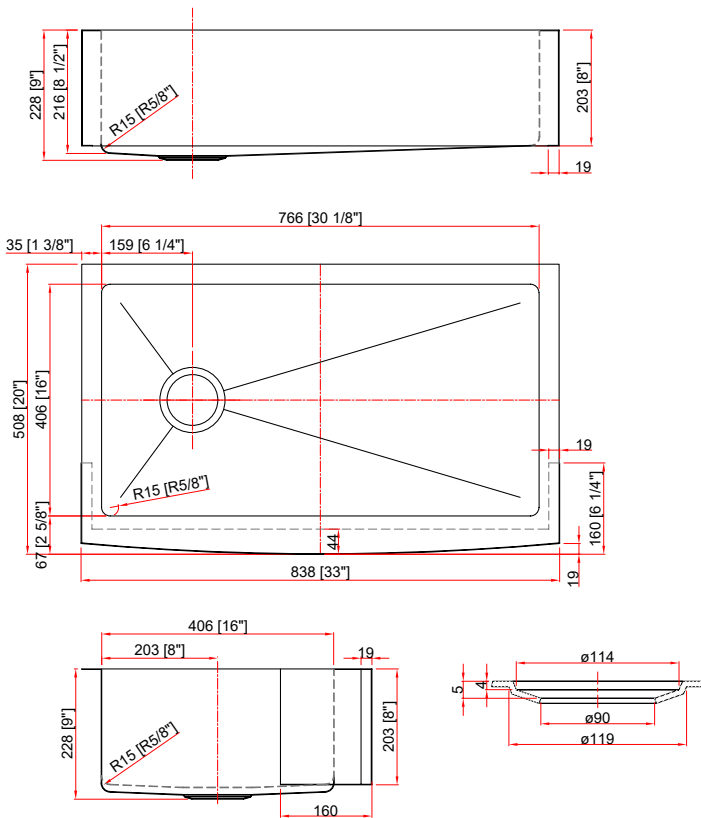

GSM-A3320L-9

18G MICRO RADIUS SINK

Style:

- Micro Radius
- Apron-Front
- Offset Drain (Left Side)
- Kitchen Sink
- Single Bowl

Size:

- Overall: 33" x 20" x 9"
- Bowl Size: 30" x 16" x 9"

Features:

- 8" Apron Front
- 304 Stainless Steel Sink
- 18 Gauge Thickness
- 18/8 Chromium/Nickel content for anti-rust
- Faucet and Drain Sold Separately