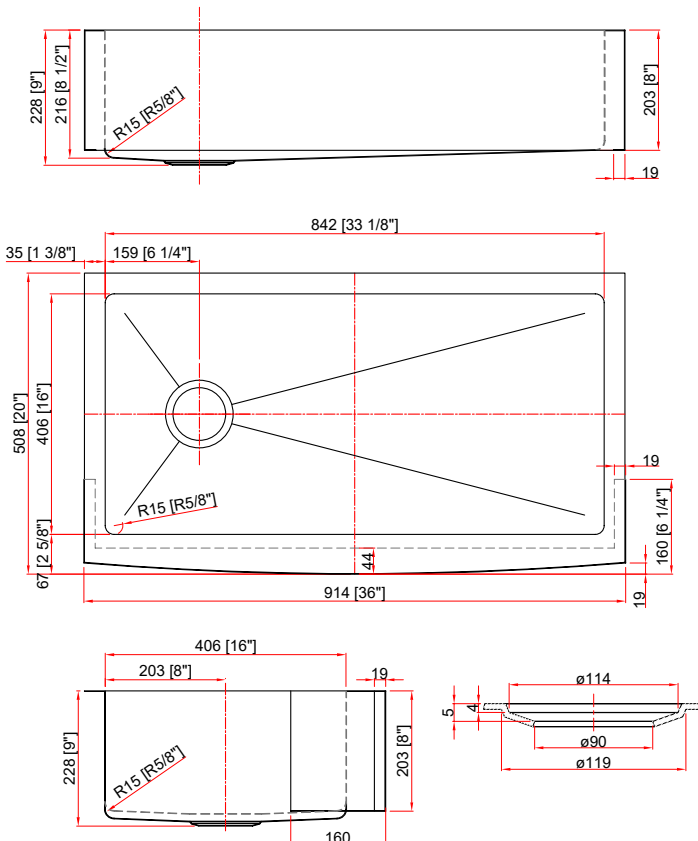

GSM-A3620L-9

18G MICRO RADIUS SINK

Style:

- Micro Radius
- Apron-Front
- Offset Drain (Left Side)
- Kitchen Sink
- Single Bowl

Size:

- Overall: 36" x 20" x 9"
- Bowl Size: 33.125" x 16" x 9"

Features:

- 8" Apron Front
- 304 Stainless Steel Sink
- 18 Gauge Thickness
- 18/8 Chromium/Nickel content for anti-rust
- Faucet and Drain Sold Separately