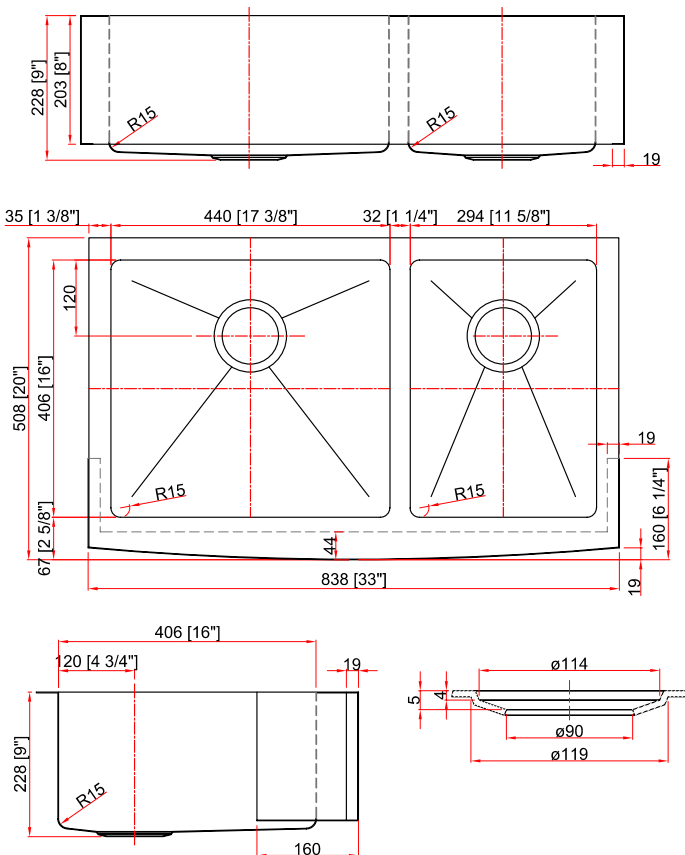

GSM-A6040-9

18G MICRO RADIUS SINK

Style:

- Micro Radius
- Apron-Front
- Kitchen Sink
- Double Bowl

Size:

- Overall: 33" x 20" x 9"
- Bowl Size: (L)17.375" x 16" x 9" (R)11.625" x 16" x 9"

Features:

- 8" Apron Front
- 304 Stainless Steel Sink
- 18 Gauge Thickness
- 18/8 Chromium/Nickel content for anti-rust
- Faucet and Drain Sold Separately