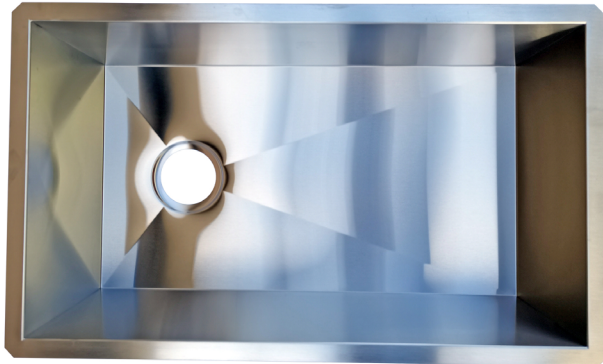

GSZ-30180-9

18G ZERO RADIUS SINK

Style:

- Zero Radius
- Kitchen Sink
- Offset Drain
- Single Bowl

Size:

- Overall: 30" x 18" x 9"
- Bowl Size: 28" x 16" x 9"

Features:

- 304 Stainless Steel Sink
- 18 Gauge Thickness
- 18/8 Chromium/Nickel content for anti-rust
- Faucet and Drain Sold Separately