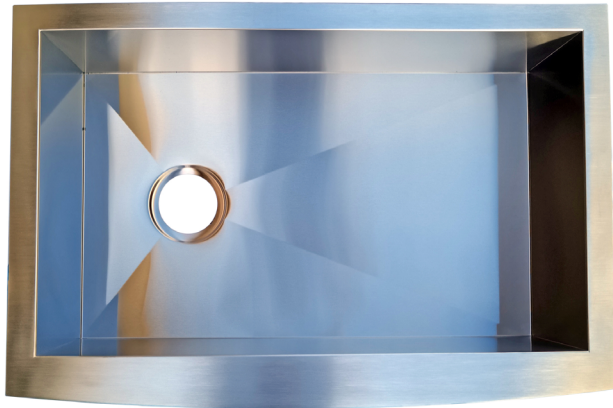

GSZ-A3020L-9

18G ZERO RADIUS SINK

Style:

- Zero Radius
- Apron-Front
- Offset Drain (Left Side)
- Kitchen Sink
- Single Bowl

Size:

- Overall: 30" x 20" x 9"
- Bowl Size: 27.125" x 16" x 9"

Features:

- 8" Apron Front
- 304 Stainless Steel Sink
- 18 Gauge Thickness
- 18/8 Chromium/Nickel content for anti-rust
- Faucet and Drain Sold Separately

Available Color/Finish

- Brushed Nickel

Certifications:

- cUPC

Warranty:

- Lifetime Limited Warranty

Available Accessories:

- Basket Strainer: DSA-PBSSS