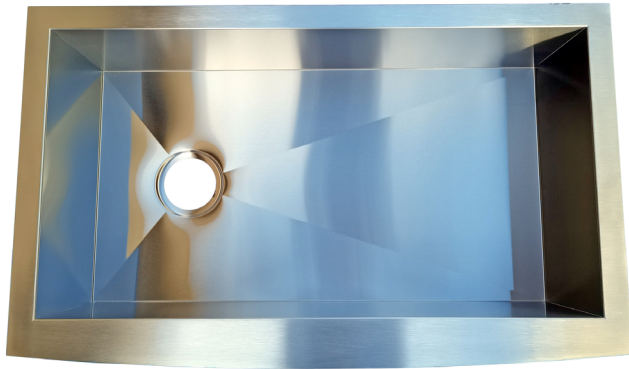

### Style:

- Zero Radius
- Apron-Front
- Offset Drain (Left Side)
- Kitchen Sink
- Single Bowl

### Size:

- Overall: 33" x 20" x 9"
- Bowl Size: 30.125" x 16" x 9"

### Features:

- 8" Apron Front
- 304 Stainless Steel Sink
- 18 Gauge Thickness
- 18/8 Chromium/Nickel content for anti-rust
- Faucet and Drain Sold Separately

### Available Color/Finish

- Brushed Nickel